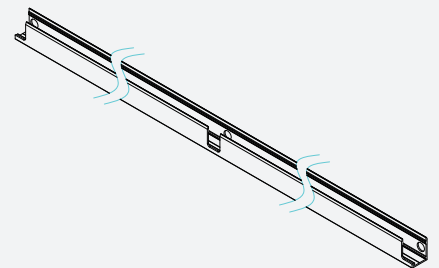

Aluminum accessory Specification

AS-AFS1217A5-1000

AS-AFS1217A4-1000

AS-AFS1217A4-35

AS-NMS1217M1-500

【Features】

- **Material:** aluminum;
- **Operating environment:** indoor and outdoor;
- **Installation:** screw flat mounting;
- **Warranty:** 6 years.

【Mechanical Parameter】

AS-AFS1217A5-1000

Profile bend radius
 $R \geq 400\text{mm}$

AS-AFS1217A4-1000

AS-AFS1217A4-35

AS-NMS1217M1-500

【Specification information】

Describe	Accessories Picture	Order model	Quantity/ case (PCS)	Net weight (kg)	Per box net weight (kg)	Gross weight (kg)	Packages (mm)	Range of applications
Recessed installation aluminum groove		AS-AFS1217A5-1000	12	0.21	2.52	4	1180*125*115	suit to:AFS1217/AHS1217/ ANS1217/NMS1217/ACS1217
Moldable groove		AS-AFS1217A4-1000	20	0.14	2.8	3.9	1180*125*115	suit to:AFS1217/AHS1217/ ANS1217/NMS1217/ACS1217
Flat Mounting Side opening clip		AS-AFS1217A4-35	350	0.005	1.75	2.4	250*250*150	suit to:AFS1217/AHS1217/ ANS1217/NMS1217/ACS1217
Moldable carrier		AS-NMS1217M1-500	66 (33*2)	0.046	5.5	6.4	500*290*290	size: L509*W13.1*H11.9mm With screws Cannot be used upside down suit to:AFS1217/AHS1217/