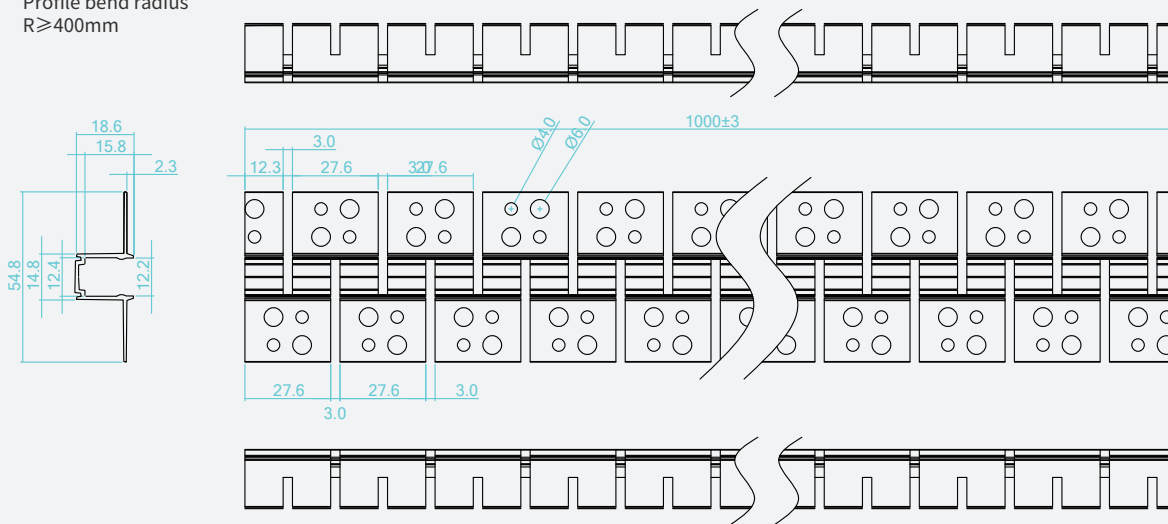

Aluminum accessory Specification

AS-AFS1217A5-1000

AS-AFS1217A4-1000

AS-AFS1217A4-35

AS-NMS1217M1-500

【Features】

- **Material:** aluminum;
- **Operating environment:** indoor and outdoor;
- **Installation:** screw flat mounting;
- **Warranty:** 6 years.

【Mechanical Parameter】

AS-AFS1217A5-1000

Profile bend radius
 $R \geq 400\text{mm}$

AS-AFS1217A4-1000

AS-AFS1217A4-35

AS-NMS1217M1-500

【Specification information】

Describe	Accessories Picture	Order model	Quantity/ case (PCS)	Net weight (kg)	Per box net weight (kg)	Gross weight (kg)	Packages (mm)	Range of applications
Recessed installation aluminum groove		AS-AFS1217A5-1000	12	0.21	2.52	4	1180*125*115	suit to:AFS1217/AHS1217/ ANS1217/NMS1217/ACS1217
Moldable groove		AS-AFS1217A4-1000	20	0.14	2.8	3.9	1180*125*115	suit to:AFS1217/AHS1217/ ANS1217/NMS1217/ACS1217
Flat Mounting Side opening clip		AS-AFS1217A4-35	350	0.005	1.75	2.4	250*250*150	suit to:AFS1217/AHS1217/ ANS1217/NMS1217/ACS1217
Moldable carrier		AS-NMS1217M1-500	66 (33*2)	0.046	5.5	6.4	500*290*290	size: L509*W13.1*H11.9mm With screws Cannot be used upside down suit to:AFS1217/AHS1217/