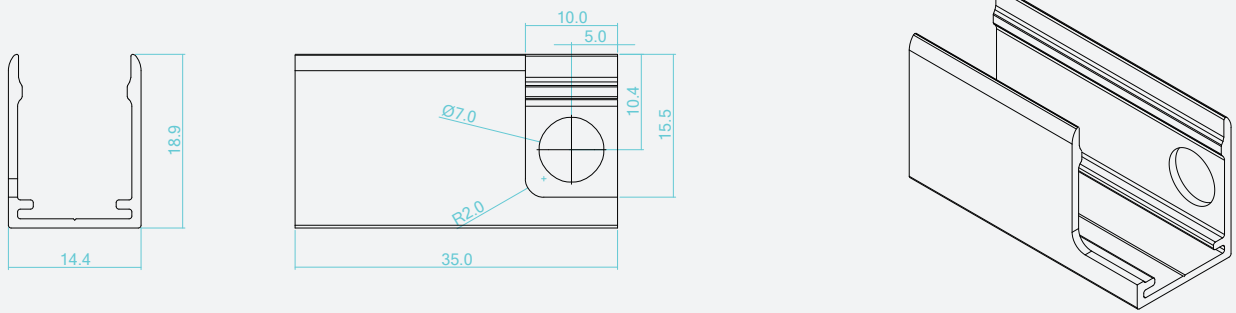

Aluminum accessory Specification

AS-AFS1217A5-1000

AS-AFS1217A4-1000

AS-AFS1217A4-35

AS-NMS1217M1-500

【Features】

- **Material:** aluminum;
- **Operating environment:** indoor and outdoor;
- **Installation:** screw flat mounting;
- **Warranty:** 6 years.

【Mechanical Parameter】

AS-AFS1217A5-1000

Profile bend radius
 $R \geq 400\text{mm}$

AS-AFS1217A4-1000

AS-AFS1217A4-35

AS-NMS1217M1-500

【Specification information】

Describe	Accessories Picture	Order model	Quantity/ case (PCS)	Net weight (kg)	Per box net weight (kg)	Gross weight (kg)	Packages (mm)	Range of applications
Recessed installation aluminum groove		AS-AFS1217A5-1000	12	0.21	2.52	4	1180*125*115	suit to:AFS1217/AHS1217/ ANS1217/NMS1217/ACS1217
Moldable groove		AS-AFS1217A4-1000	20	0.14	2.8	3.9	1180*125*115	suit to:AFS1217/AHS1217/ ANS1217/NMS1217/ACS1217
Flat Mounting Side opening clip		AS-AFS1217A4-35	350	0.005	1.75	2.4	250*250*150	suit to:AFS1217/AHS1217/ ANS1217/NMS1217/ACS1217
Moldable carrier		AS-NMS1217M1-500	66 (33*2)	0.046	5.5	6.4	500*290*290	size: L509*W13.1*H11.9mm With screws Cannot be used upside down suit to:AFS1217/AHS1217/