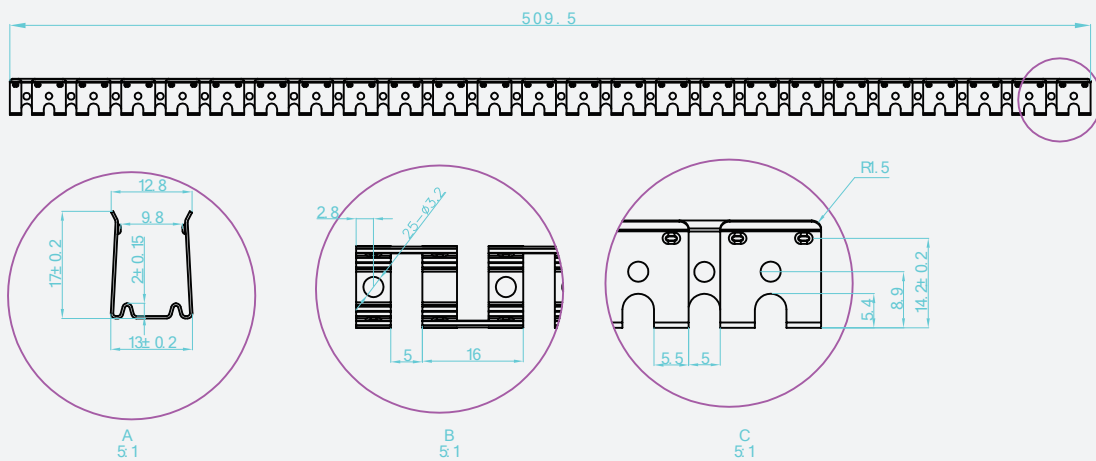

Aluminum accessory Specification

AS-AFS1217A5-1000

AS-AFS1217A4-1000

AS-AFS1217A4-35

AS-NMS1217M1-500

【Features】

- **Material:** aluminum;
- **Operating environment:** indoor and outdoor;
- **Installation:** screw flat mounting;
- **Warranty:** 6 years.

【Mechanical Parameter】

AS-AFS1217A5-1000

Profile bend radius
 $R \geq 400\text{mm}$

AS-AFS1217A4-1000

AS-AFS1217A4-35

AS-NMS1217M1-500

【Specification information】

Describe	Accessories Picture	Order model	Quantity/ case (PCS)	Net weight (kg)	Per box net weight (kg)	Gross weight (kg)	Packages (mm)	Range of applications
Recessed installation aluminum groove		AS-AFS1217A5-1000	12	0.21	2.52	4	1180*125*115	suit to:AFS1217/AHS1217/ ANS1217/NMS1217/ACS1217
Moldable groove		AS-AFS1217A4-1000	20	0.14	2.8	3.9	1180*125*115	suit to:AFS1217/AHS1217/ ANS1217/NMS1217/ACS1217
Flat Mounting Side opening clip		AS-AFS1217A4-35	350	0.005	1.75	2.4	250*250*150	suit to:AFS1217/AHS1217/ ANS1217/NMS1217/ACS1217
Moldable carrier		AS-NMS1217M1-500	66 (33*2)	0.046	5.5	6.4	500*290*290	size: L509*W13.1*H11.9mm With screws Cannot be used upside down suit to:AFS1217/AHS1217/