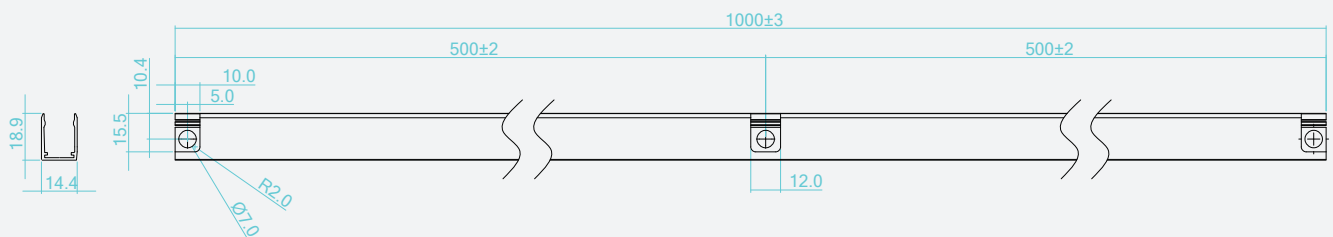

Aluminum accessory Specification

AS-AFS1217A5-1000

AS-AFS1217A4-1000

AS-AFS1217A4-35

AS-NMS1217M1-500

【Features】

- **Material:** aluminum;
- **Operating environment:** indoor and outdoor;
- **Installation:** screw flat mounting;
- **Warranty:** 6 years.

【Mechanical Parameter】

AS-AFS1217A5-1000

Profile bend radius
 $R \geq 400\text{mm}$

AS-AFS1217A4-1000

AS-AFS1217A4-35

AS-NMS1217M1-500

【Specification information】

Describe	Accessories Picture	Order model	Quantity/ case (PCS)	Net weight (kg)	Per box net weight (kg)	Gross weight (kg)	Packages (mm)	Range of applications
Recessed installation aluminum groove		AS-AFS1217A5-1000	12	0.21	2.52	4	1180*125*115	suit to:AFS1217/AHS1217/ ANS1217/NMS1217/ACS1217
Moldable groove		AS-AFS1217A4-1000	20	0.14	2.8	3.9	1180*125*115	suit to:AFS1217/AHS1217/ ANS1217/NMS1217/ACS1217
Flat Mounting Side opening clip		AS-AFS1217A4-35	350	0.005	1.75	2.4	250*250*150	suit to:AFS1217/AHS1217/ ANS1217/NMS1217/ACS1217
Moldable carrier		AS-NMS1217M1-500	66 (33*2)	0.046	5.5	6.4	500*290*290	size: L509*W13.1*H11.9mm With screws Cannot be used upside down suit to:AFS1217/AHS1217/